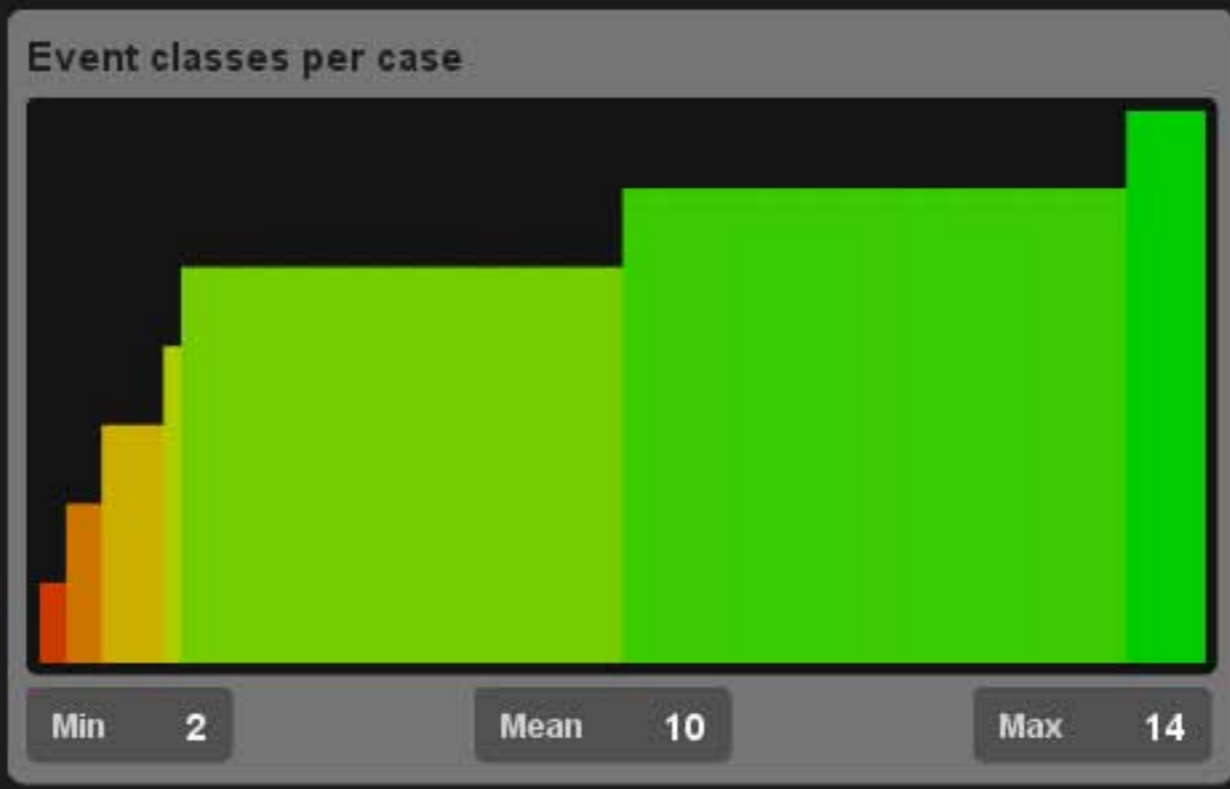

### Key data

Processes	1
Cases	132
Events	7382
Event classes	14
Event types	2
Originators	352

### Log info

Start date  
**Wed Jan 02 14:04:05 CET 2008**

End date  
**Tue Mar 17 14:33:30 CET 2009**

Description  
**Still to make a new XExtension for this**