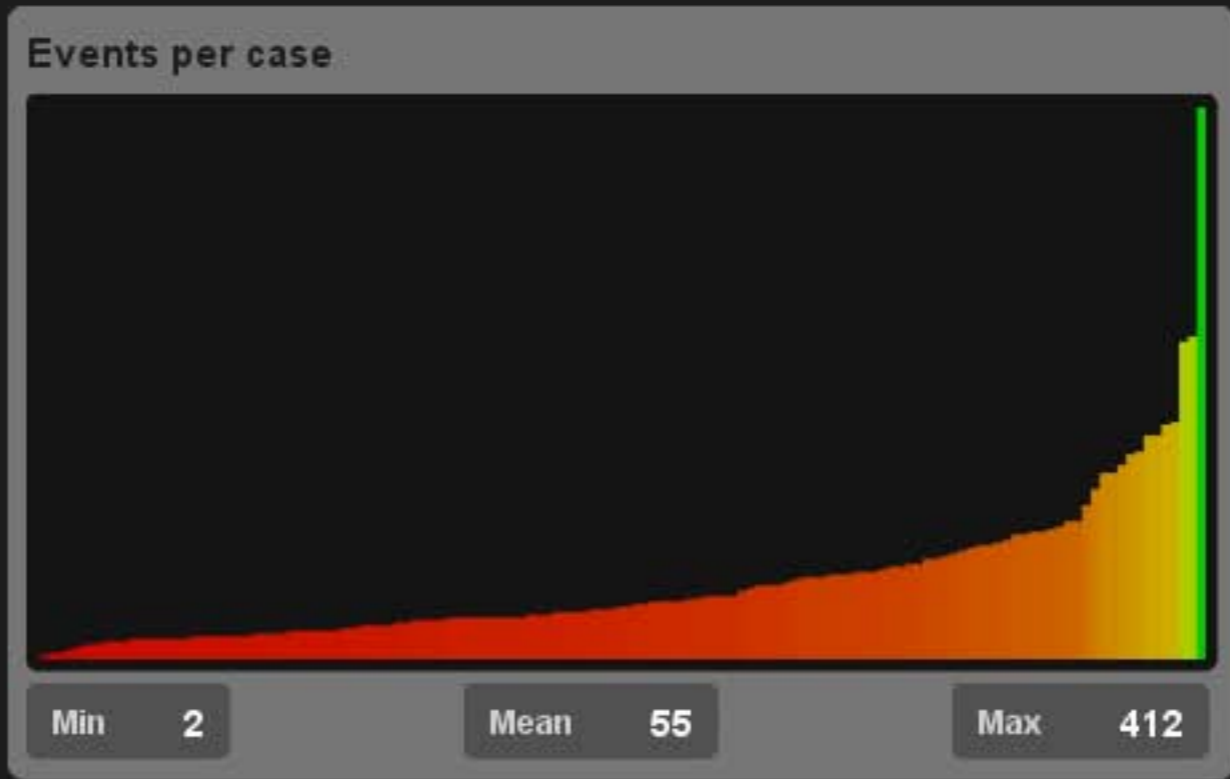

### Key data

Processes	1
Cases	132
Events	7382
Event classes	14
Event types	2
Originators	352

### Log info

Start date  
**Wed Jan 02 14:04:05 CET 2008**

End date  
**Tue Mar 17 14:33:30 CET 2009**

Description  
**Still to make a new XExtension for this**